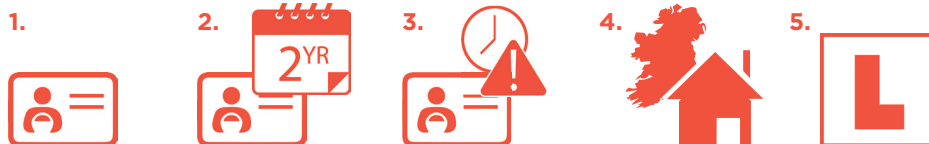

Reduced Essential Driver Training Programme (EDT) for Full Foreign Licence Holders

From 21 January 2019 the Road Safety Authority (RSA) will introduce a reduced EDT programme for drivers who currently hold a full car licence (category B) but come from a country that does not have a licence exchange agreement with Ireland.

When you get your first Irish learner permit, in order to sit your driving test you must complete Essential Driver Training (EDT). The full course is **twelve** one-hour sessions.

The **reduced** EDT programme is **six** one-hour sessions. It will teach you some of the most vital driving skills and help you to continue driving safely by improving your knowledge and understanding of road safety in Ireland.

Who can apply?

Holders of a current full foreign driving licence from another country with which Ireland does not have a licence exchange agreement.

Conditions for applying:

1. You must hold a full foreign driving licence.
2. You must have held a licence for at least **two years**.
3. Your licence must not have expired more than six months on the date of receipt of application form.
4. You must be resident in Ireland.
5. You must hold an Irish learner permit.